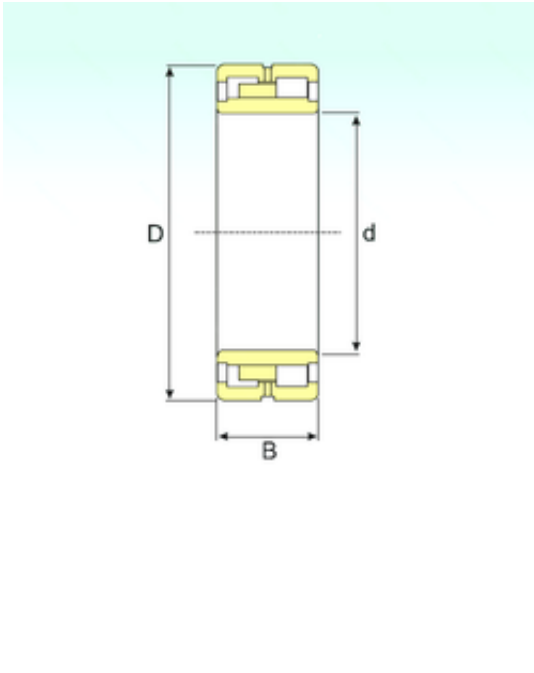

AMERICAN Timken BEARING MFG.CORP.

NNU 41/750 M/W33 Bearing 2D drawings and 3D CAD models

750 mm x 1220 mm x 475 mm ISB NNU 41/750 M/W33 cylindrical roller bearings

Bearing No. NNU 41/750 M/W33

Size	750x1220x475 mm
Bore Diameter	750 mm
Outer Diameter	1220 mm
Width	475 mm
d	750 mm
D	1220 mm
B	475 mm
C	475 mm
Weight	2230 Kg
Basic dynamic load rating (C)	15778 kN
Basic static load rating (C0)	34790 kN
(Grease) Lubrication Speed	405 r/min