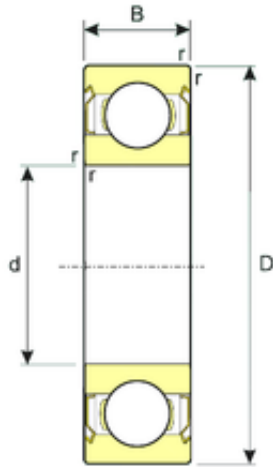

# AMERICAN Timken BEARING MFG.CORP.

35 mm x 62 mm x 14 mm ISB SS 6007-ZZ deep groove ball bearings

Bearing No. SS 6007-ZZ

Size	35x62x14 mm
Bore Diameter	35 mm
Outer Diameter	62 mm
Width	14 mm
d	35 mm
D	62 mm
B	14 mm
C	14 mm
Weight	0,16 Kg
Basic dynamic load rating (C)	13,3 kN
Basic static load rating (C0)	9,9 kN

SS 6007-ZZ Bearing 2D drawings and 3D CAD models