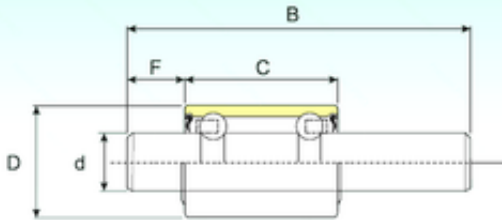

AMERICAN Timken BEARING MFG.CORP.

15,918 mm x 30 mm x 119,1 mm ISB
WB1630119 deep groove ball bearings

Bearing No. WB1630119

Size	15.918x30x119.1 mm
Bore Diameter	15,918 mm
Outer Diameter	30 mm
Width	119,1 mm
d	15,918 mm
D	30 mm
B	119,1 mm
C	38,89 mm
F	37,3 mm

WB1630119 Bearing 2D drawings and 3D CAD models