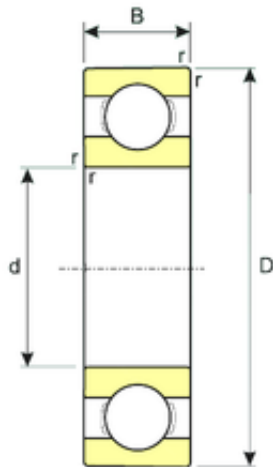

# AMERICAN Timken BEARING MFG.CORP.

480 mm x 650 mm x 78 mm ISB 61996 MA deep groove ball bearings

Bearing No. 61996 MA

Size	480x650x78 mm
Bore Diameter	480 mm
Outer Diameter	650 mm
Width	78 mm
d	480 mm
D	650 mm
B	78 mm
C	78 mm
Weight	74 Kg
Basic dynamic load rating (C)	440,1 kN
Basic static load rating (C0)	799 kN
(Grease) Lubrication Speed	1148 r/min

61996 MA Bearing 2D drawings and 3D CAD models