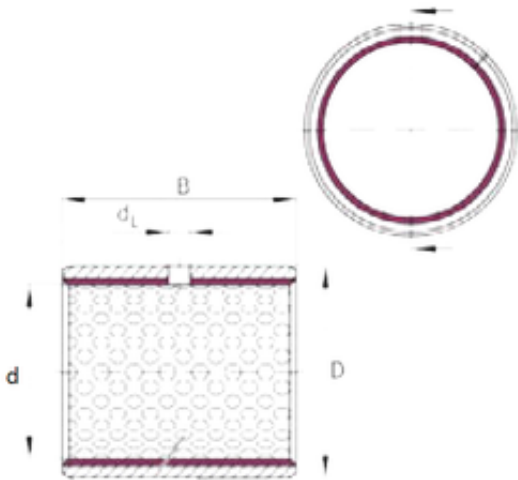

AMERICAN Timken BEARING MFG.CORP.

25 mm x 28 mm x 15 mm INA EGB2515-E50
plain bearings

Bearing No. EGB2515-E50

EGB2515-E50 Bearing 2D drawings and 3D CAD models

Size	25x28x15 mm
Bore Diameter	25 mm
Outer Diameter	28 mm
Width	15 mm
d	25 mm
D	28 mm
B	15 mm
dL	4 mm
Category	Bearings
Inventory	0.0
Manufacturer Name	SCHAEFFLER GROUP
Minimum Buy Quantity	N/A
Weight / Kilogram	0
EAN	4012802062762
Product Group	B04264