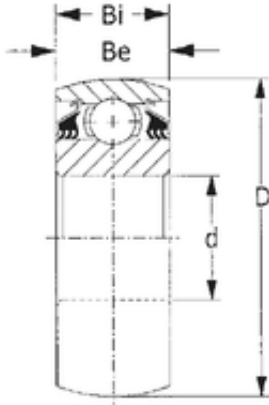

AMERICAN Timken BEARING MFG.CORP.

70,256 mm x 125 mm x 44,45 mm CYSD
W214PPB9 deep groove ball bearings

Bearing No. W214PPB9

| | |
|----------------|---------------------|
| Size | 70.256x125x44.45 mm |
| Bore Diameter | 70,256 mm |
| Outer Diameter | 125 mm |
| Width | 44,45 mm |
| d | 70,256 mm |
| D | 125 mm |
| B | 44,45 mm |
| C | 28 mm |
| Be | 28 mm |

W214PPB9 Bearing 2D drawings and 3D CAD models