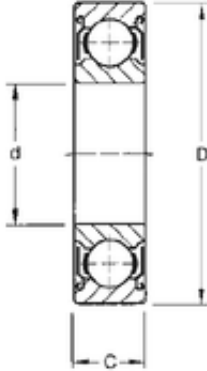

AMERICAN Timken BEARING MFG.CORP.

180 mm x 225 mm x 22 mm CYSD 6836-ZZ
deep groove ball bearings

Bearing No. 6836-ZZ

Size	180x225x22 mm
Bore Diameter	180 mm
Outer Diameter	225 mm
Width	22 mm
d	180 mm
D	225 mm
B	22 mm
C	22 mm
r min.	1,1 mm
Weight	1,98 Kg
Basic dynamic load rating (C)	60,5 kN

6836-ZZ Bearing 2D drawings and 3D CAD models